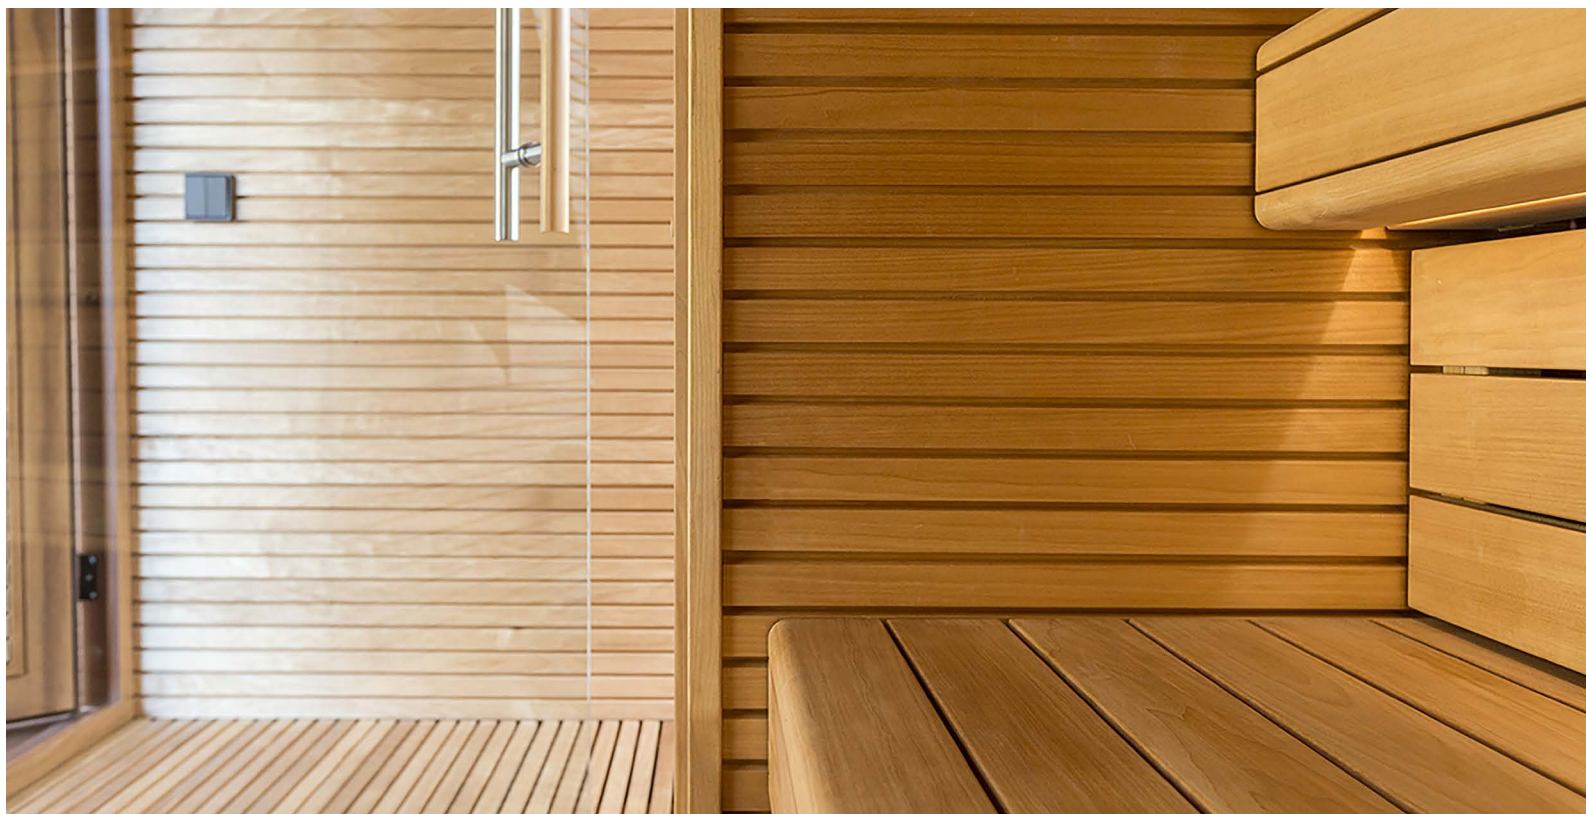

Please see the equipment on pages 62-63.

Auroom accessories

Please see the accessories on pages 63-65.

Key features and extras

Exterior

Natura's exterior cladding, made from thermally modified, brushed and painted Nordic spruce, is designed to withstand severe weather conditions. The walls, floor and roof are efficiently insulated, while the solid roof construction can bear heavy snow loads.