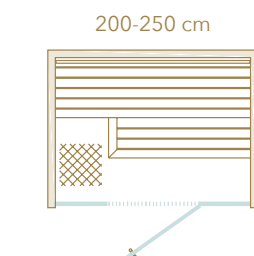

Aspen

Alder

Thermo-aspen

Tempered 8 mm glass
Clear/Bronze

Dimensions

Left or right-handed opening
(W x D x H)

200 x 150 x 213 cm	Recommended for 2 users
200 x 200 x 213 cm	Recommended for 4-5 users
250 x 200 x 213 cm	Recommended for 5-6 users