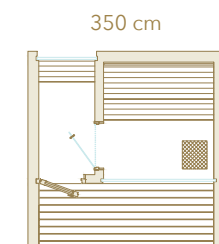

EXTERIOR

Thermo-spruce, brushed and painted

GLASS

Double-glazed tempered glass Clear

Dimensions

Left or right-handed opening (W x D x H)

350 x 350 x 283 cm Recommended for 5-6 users

350 cm