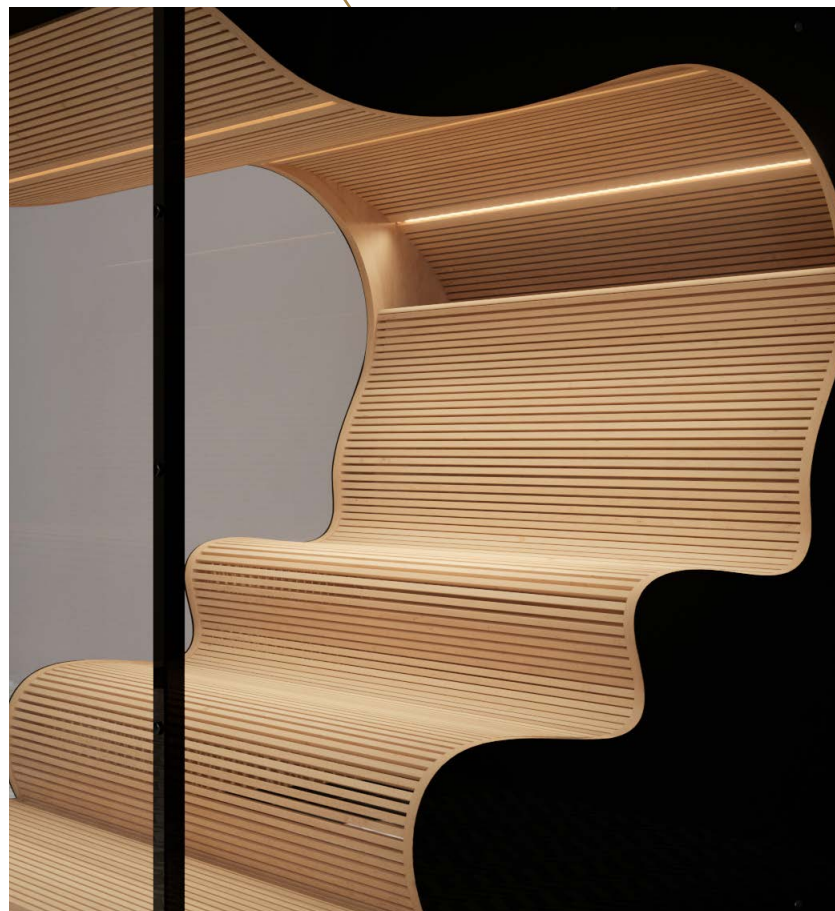

Walls

Our state-of-the-art manufacturing capabilities and design skills enable us to create unique solutions from curved walls to very complex angled elements.

Ceiling

Auroom has the ability to make single and double-sloped, straight and curved ceilings. We use various lighting solutions and, if necessary, make special cornices according to your wishes.