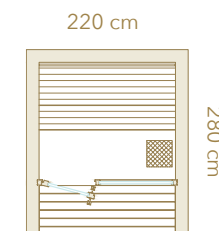

Dimensions

Left or right-handed opening (W x D x H)

220 x 280 x 244 cm Recommended for 4-5 users