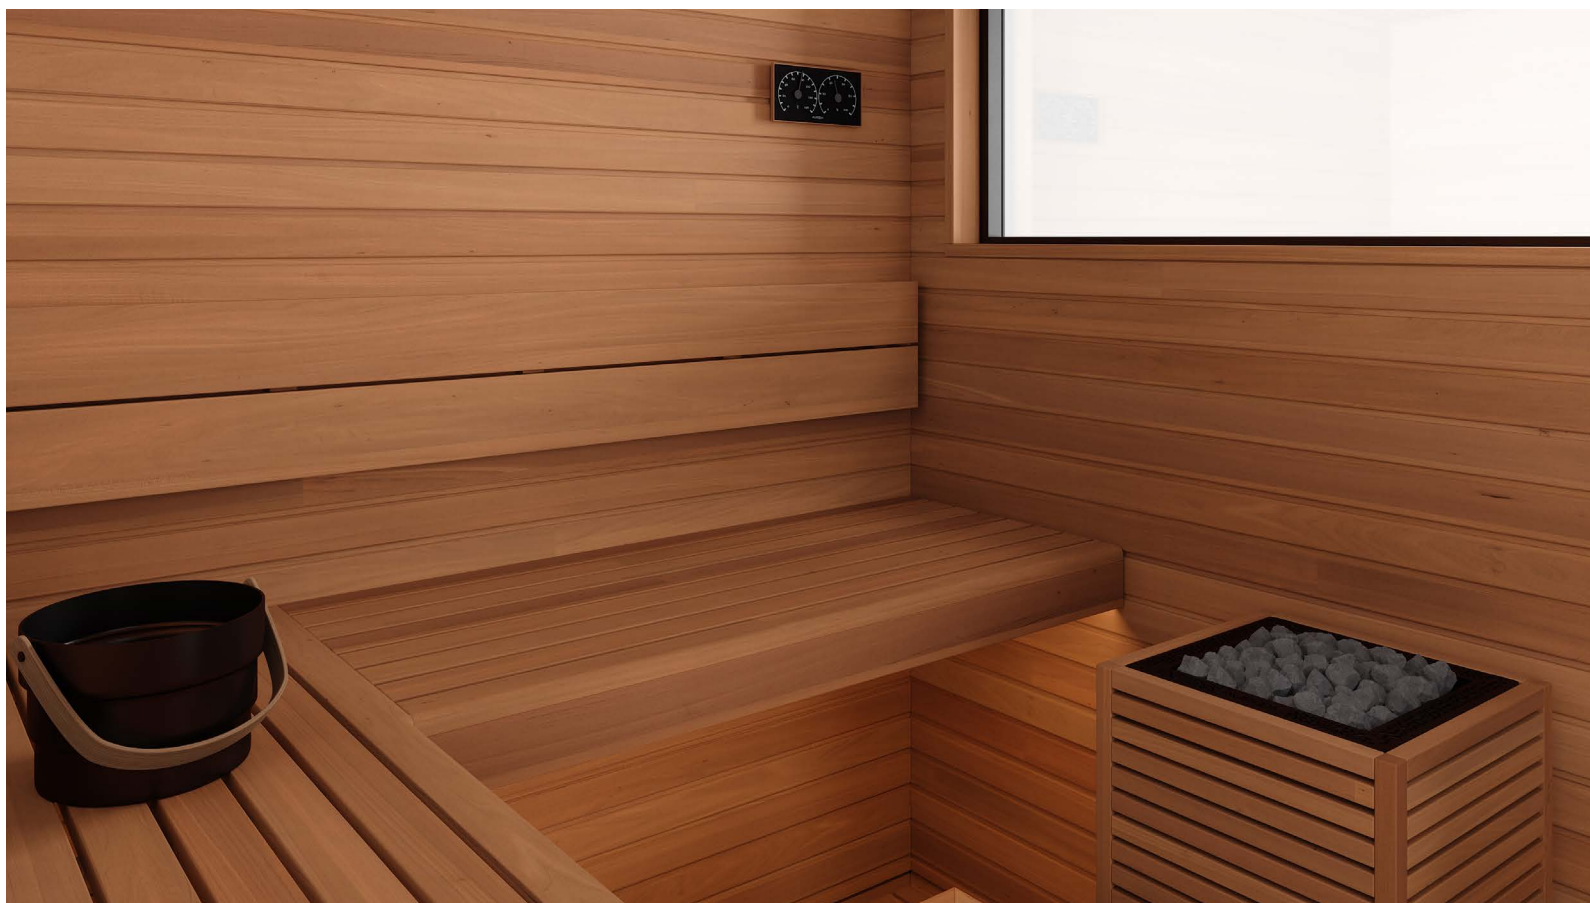

Key features and extras

Equipment

Garda comes with the Auroom Core 10.5 kW heater and the HUUM UKU WiFi controller, which can be operated using the HUUM mobile app.

Two layouts

Garda offers two layouts, both of which promote social interaction while offering different viewing directions; the rear window layout has facing benches and the side window layout has an L-shaped configuration.

Lighting effect

The sauna features high-quality LED lighting inside.

Aluminium frames

The sleek aluminium frames on the window and door are durable and very suitable for humid areas.

GARDA WITH REAR WINDOW