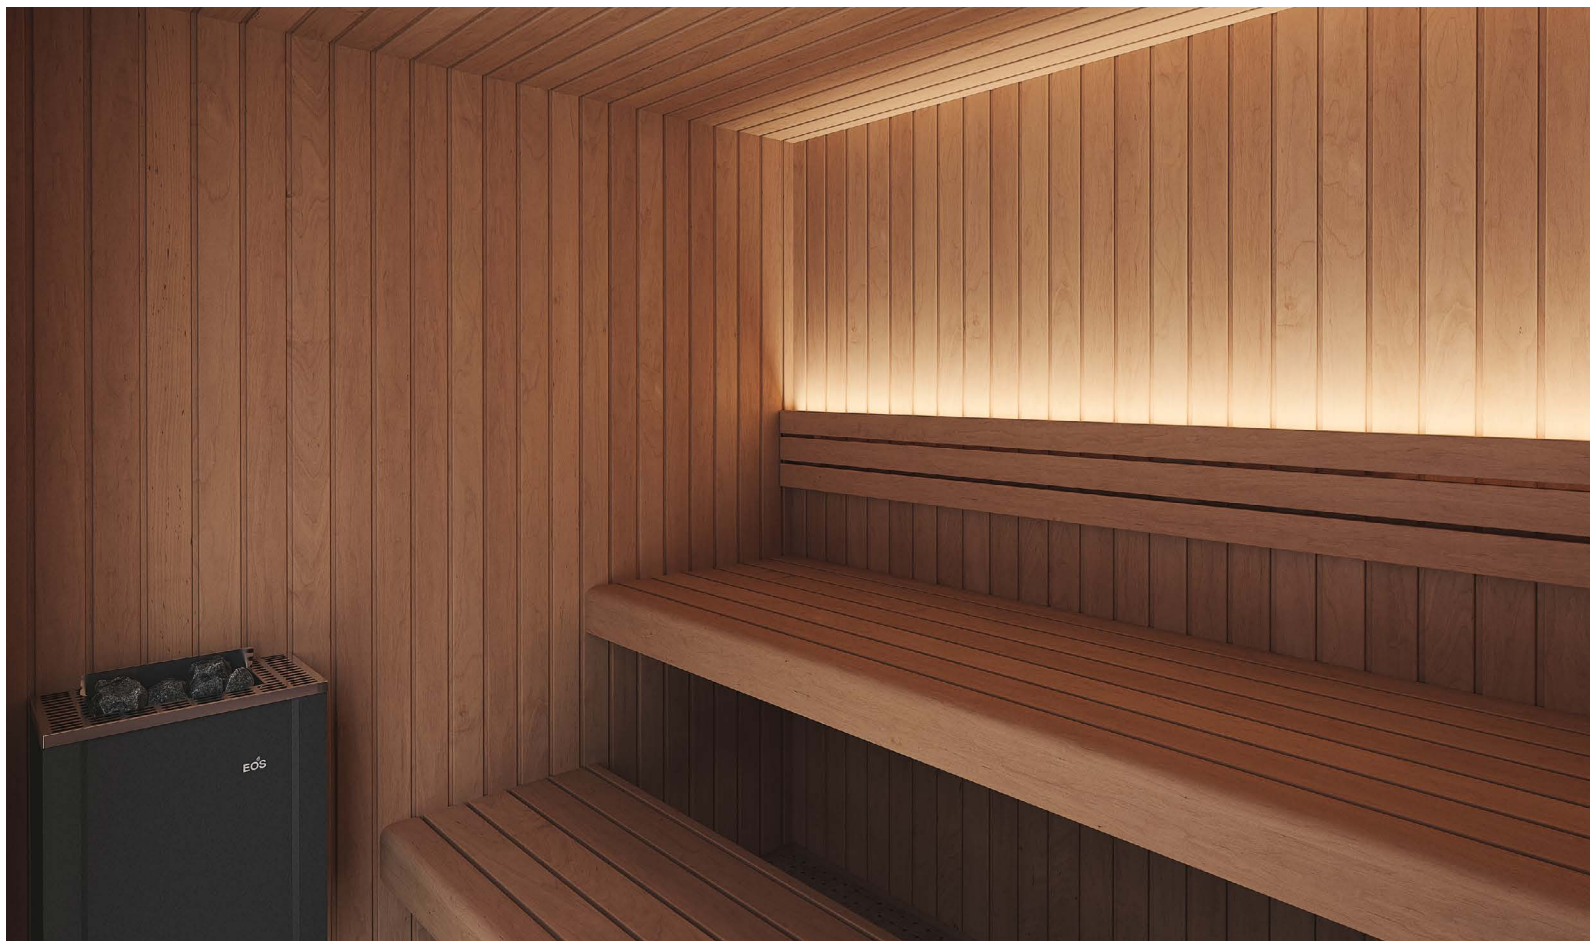

Emma technical features

Basic set includes

PANELLING	Vertical profile STP 15 x 90 mm
BASE FRAME	Wood
EXTERIOR	Glass (Emma Glass) or wood-panelled (Emma Wood) front wall, side walls with outside finish, back wall covered with plywood
INTERIOR	Wall and ceiling panels, benches, bench skirt, backrest
DOOR	Glass door with self-closing hinges and premium handles
LIGHTING	LED strip behind the upper backrest

Suitable equipment

HEATER	Auroom Core
CONTROL UNIT	HUUM UKU WiFi with GLASS control panel

Please see the equipment on pages 62-63.

Auroom accessories

Please see the accessories on pages 63-65.