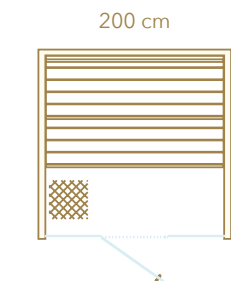

Dimensions

Left or right-handed opening
(W x D x H)
200 x 200 x 219 cm Recommended for 4-5 users

Irradia

Radiant recreation

A spectacular sauna with bold looks where your body is warmed by infrared technology and your eyes are pampered by the contemporary design.