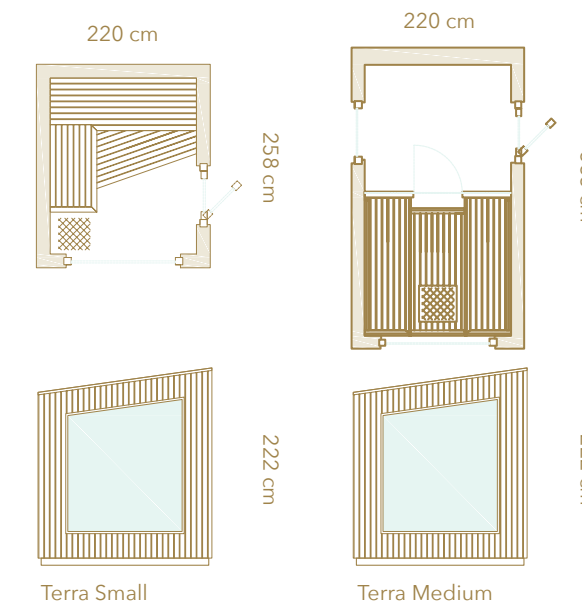

Thermo-pine coated with translucent black paint

GLASS

Triple-glazed tempered glass Clear

Dimensions

Left or right-handed opening (W x D x H)

- Terra Small 258 x 222 x 250 cm Recommended for 2-3 users
- Terra Medium 383 x 222 x 250 cm Recommended for 3-4 users