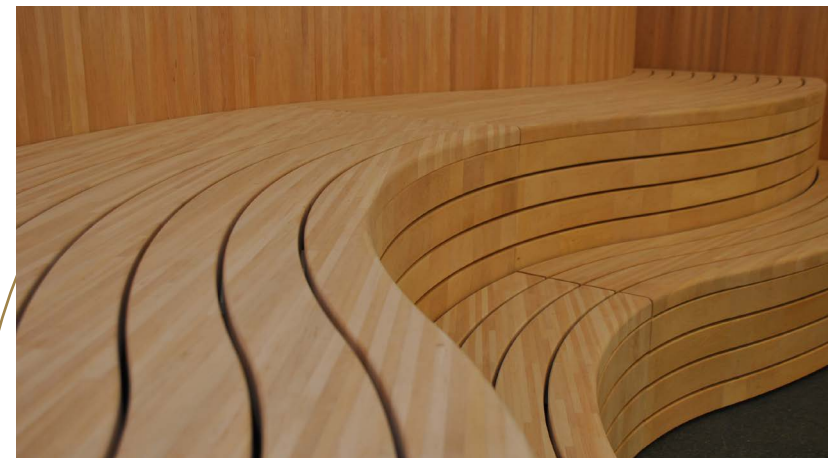

Walls

Our state-of-the-art manufacturing capabilities and design skills enable us to create unique solutions from curved walls to very complex angled elements.

Ceiling

Auroom has the ability to make single and double-sloped, straight and curved ceilings. We use various lighting solutions and, if necessary, make special cornices according to your wishes.

Bench

At Auroom we can build both multi-level and thin, wavy benches. We make ergonomic benches as well as benches joined at interesting angles.

Glass

You can choose between different shades of glass. We usually use insulated glass. In outdoor saunas we also use package glass. We work with glass manufacturers who make both "smart glass" and curved glass. Auroom also offers laminated glass, on which it is possible to adjust transmittance.