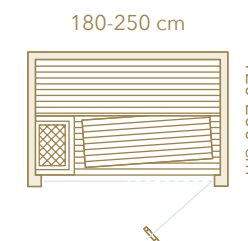

Dimensions

Left or right-handed opening
(W x D x H)

180 x 120 x 214 cm	Recommended for 2 users
180 x 150 x 214 cm	Recommended for 2-3 users
200 x 150 x 214 cm	Recommended for 3-4 users
200 x 200 x 214 cm	Recommended for 4-5 users
250 x 200 x 214 cm	Recommended for 5-6 users