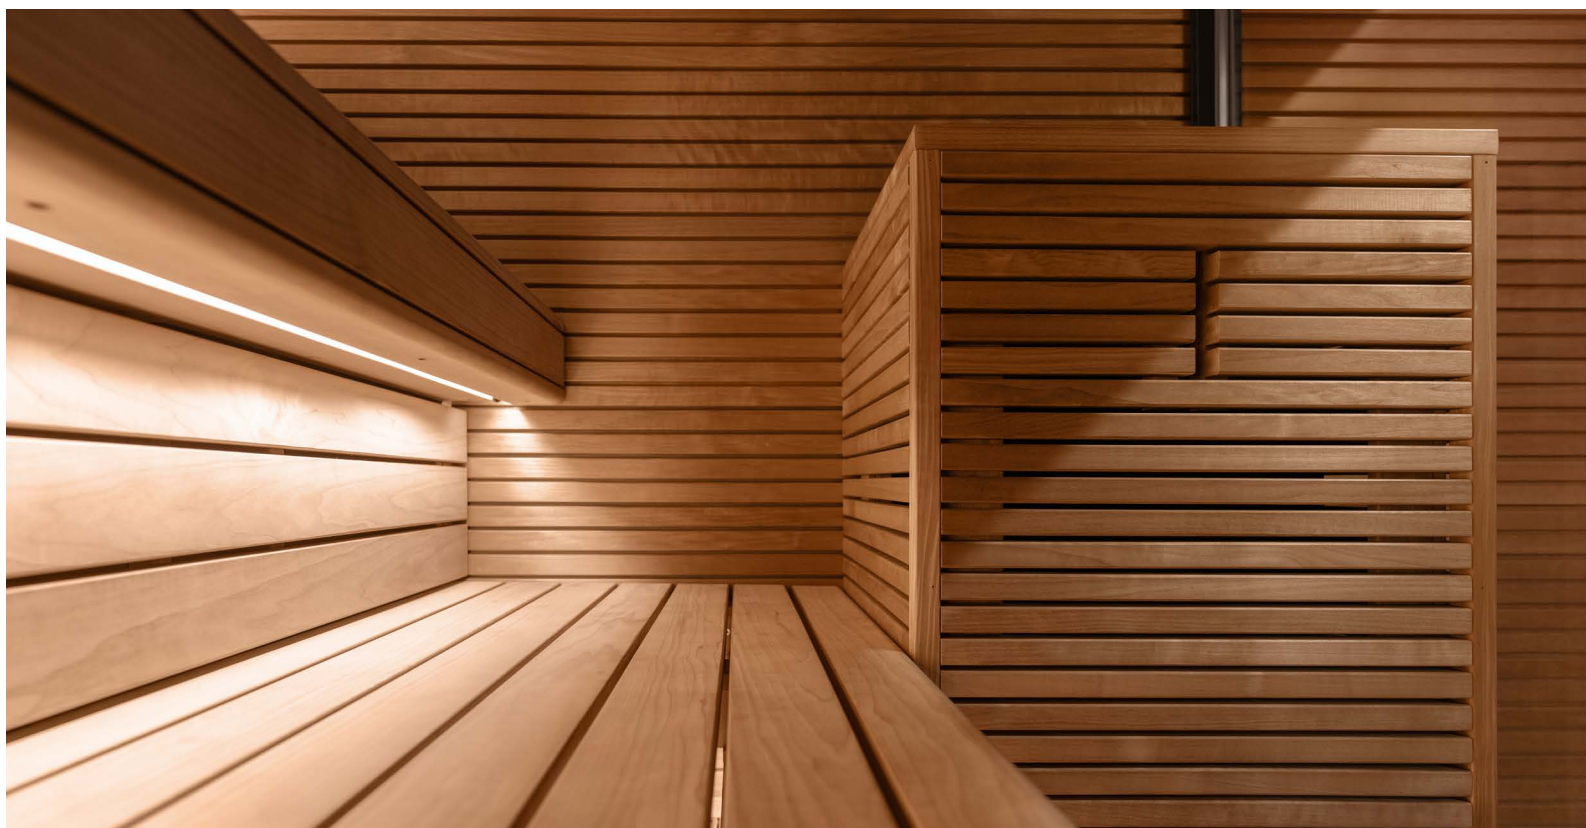

Arti technical features

Basic set includes

- BASE FRAME ..... Impregnated wooden beams (painted black)
- EXTERIOR AND DECKING ..... Painted thermo-spruce cladding, awning over entrance, oiled thermally modified softwood decking, EPDM roof membrane
- INTERIOR ..... Wall and ceiling panels, benches, bench skirt, backrest, floor grids
- DOOR AND WINDOWS ..... Painted wooden frames, double-glazed tempered glass, lockable door with magnetic latch and steel and wood handle
- LIGHTING ..... Exterior LED spotlights with a switch on the terrace, interior dimmable LED strips behind the backrest and beneath the benches
- PACKING AND HANDLING ..... Prefabricated (ready-to-use) module
- WEIGHT ..... Approximately 2500 kg

Available extras

- INTERIOR ..... Heater, heater guard, sound system

Suitable equipment

- HEATER ..... Auroom Core, Auroom Alta D, Auroom Alta H
- CONTROL UNIT ..... HUUM UKU WiFi (for Auroom Core heater), Auroom Impera (for Auroom Alta heater)
- SOUND ..... Speakers, Bluetooth player

Please see the equipment on pages 62-63.

Auroom accessories

Please see the accessories on pages 63-65.