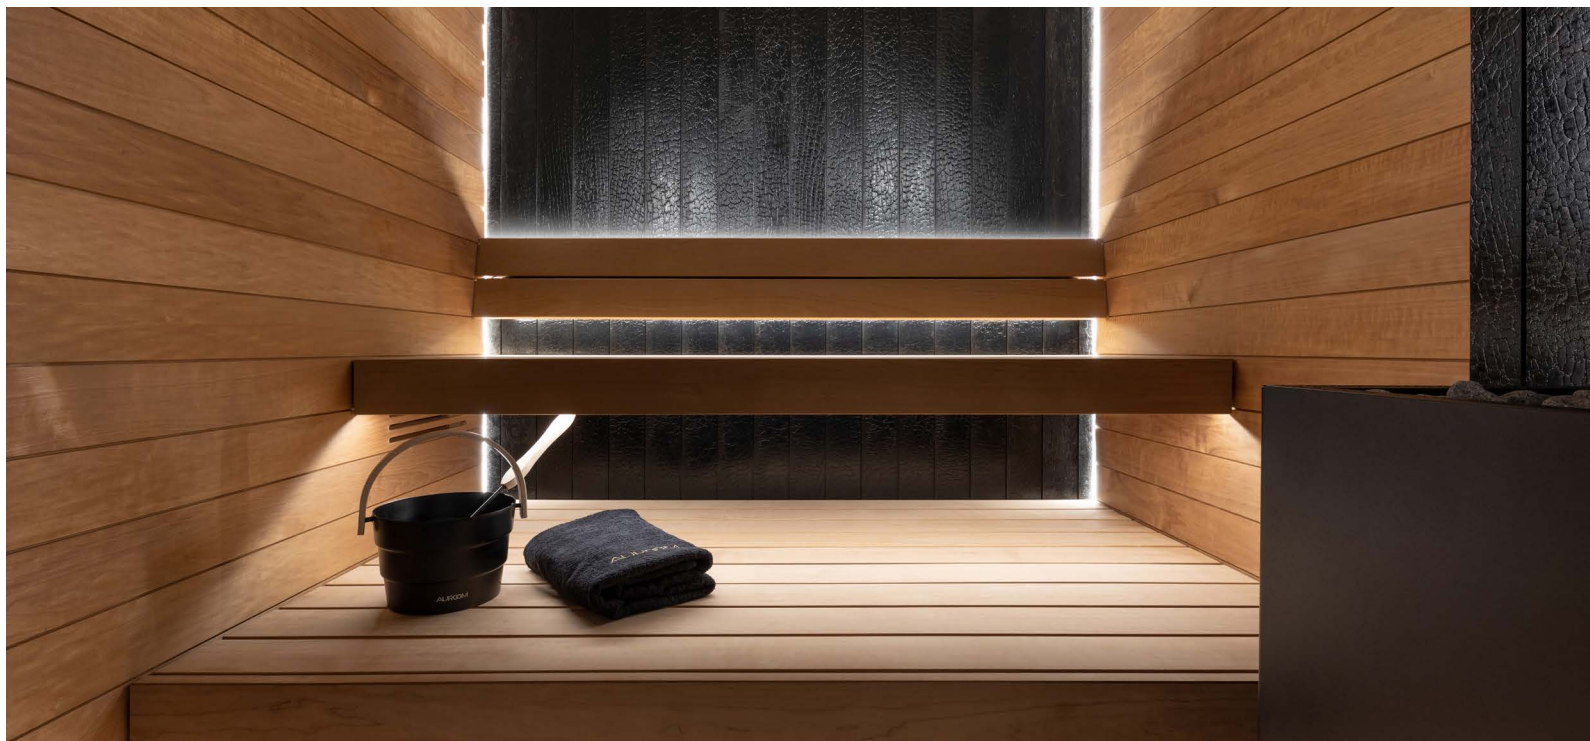

Vulcana technical features

Basic set includes

PANELLING	Horizontal profile STS4 15 x 120 mm, Vertical profile Ignite 15 x 120 mm
BASE FRAME	Aluminium
EXTERIOR	Glass front wall, back and side walls covered with plywood
INTERIOR	Wall and ceiling panels, benches, angled backrest
DOOR	Glass door with self-closing hinges and premium handles
LIGHTING	LED strips behind the backrest, beneath the benches and on the back wall, dimmable lighting with remote control

Suitable equipment

HEATER	Auroom Core
CONTROL UNIT	HUUM UKU WiFi with GLASS control panel

Please see the equipment on pages 62-63.

Available extras

EXTERIOR	Optionally all in plywood or all in profile STS4 panels

Auroom accessories

Please see the accessories on pages 63-65.