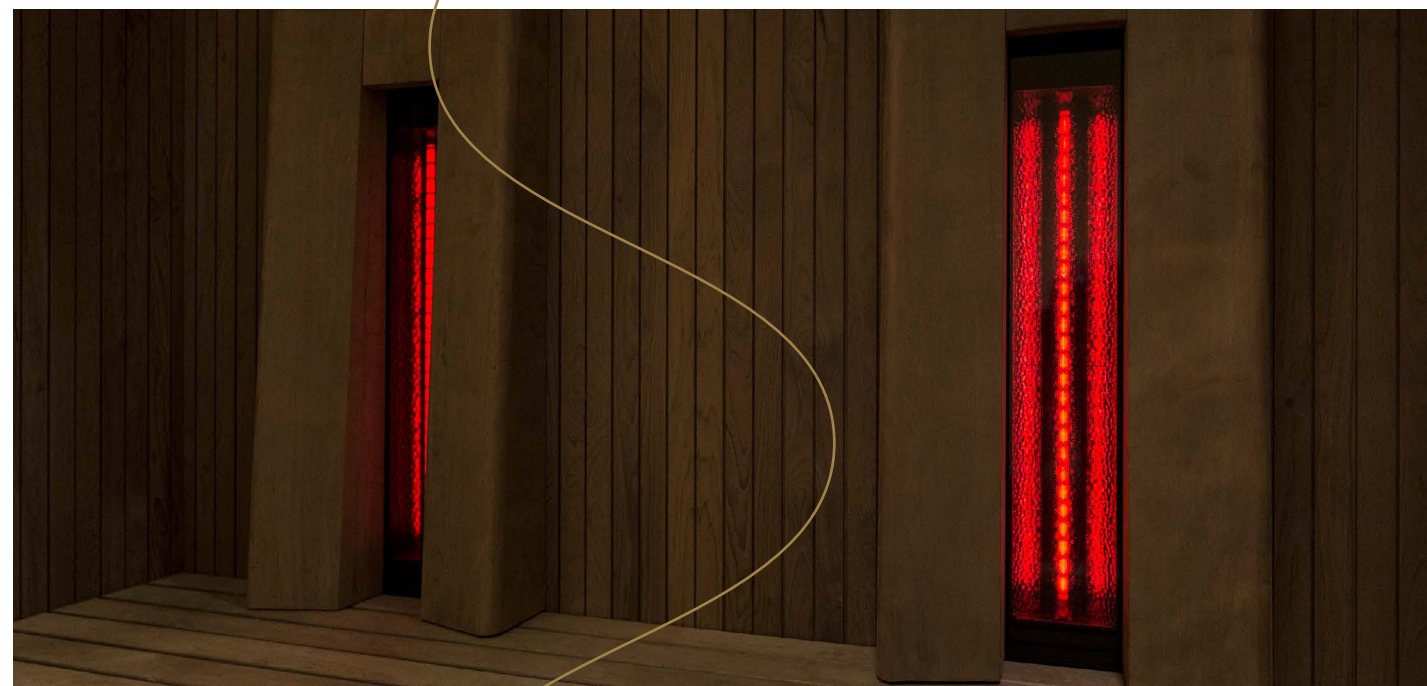

Boost your health with infrared

Unlike traditional infrared saunas don't heat the air around you. Rather, they use infrared lamps to directly warm your body's core temperature. Infrared sauna lovers say that the heat penetrates deeper than the warmed air from conventional saunas. This allows them to experience a more intense sweat at a lower temperature.

If you don't want to give up your regular sauna we offer the best of both worlds. A dual sauna is the perfect combination of the traditional sauna and the new-generation infrared sauna. If you are interested, then contact us and let's see what we can offer you.