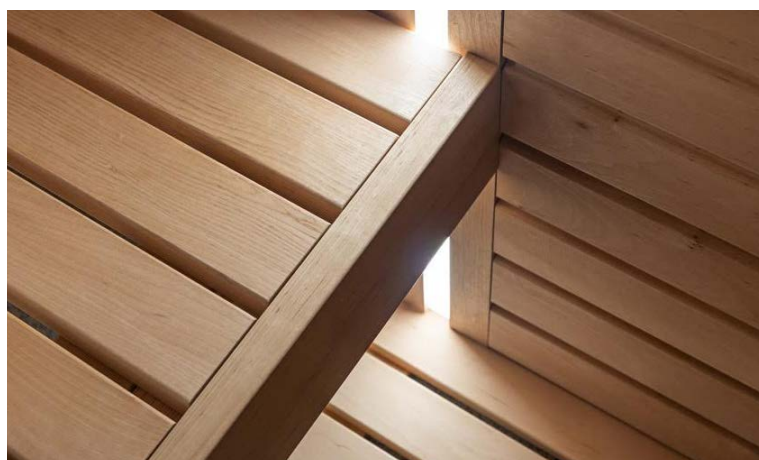

The beauty of choice

To build Auroom saunas, we use both thermally modified and natural timber. You can thermo-treat, brush or paint your sauna.

Our thermo-treatment offers great visual effects: the charming brownish colour can be lighter or darker, depending on the wood type and heating procedure.

The use of painted wood creates another range of options. There are a lot of beautiful tones, so let your imagination take flight.