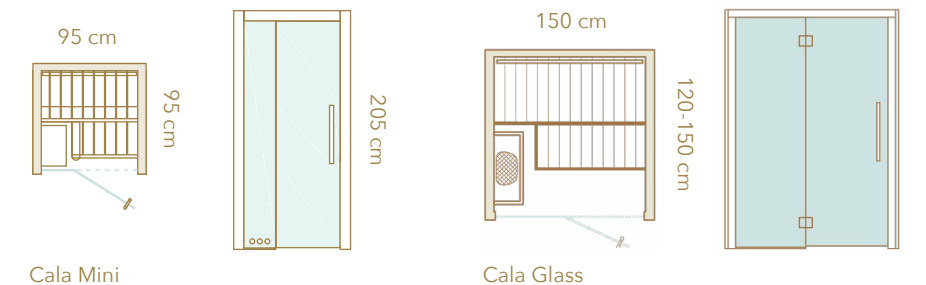

Waxed surfaces

Cala's wooden elements are pretreated with a protective sauna wax.

Materials

Thermo-aspen

Tempered 8 mm glass
Clear

Dimensions

Left or right-handed opening
(W x D x H)

Cala Mini	95 x 95 x 205 cm	Recommended for 1 user
Cala Wood	150 x 120 x 205 cm	Recommended for 2 users
Cala Glass/Cala Wood	150 x 150 x 205 cm	Recommended for 2 users

Cala Mini

Cala Glass

Baia

Rounded luxury

With its ergonomic design and unique features, the Baia sauna is particularly attractive thanks to its curved seating. Wavy benches can usually only be found in larger saunas, but we wanted to offer this luxury touch in a sauna that can fit into smaller spaces.