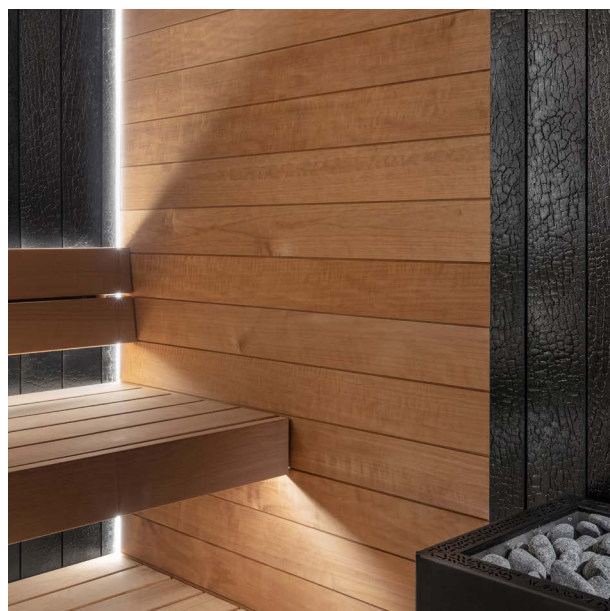

The beauty of choice

To build Auroom saunas, we use both thermally modified and natural timber. You can thermo-treat, brush or paint your sauna.

Our thermo-treatment offers great visual effects: the charming brownish colour can be lighter or darker, depending on the wood type and heating procedure.

The use of painted wood creates another range of options. There are a lot of beautiful tones, so let your imagination take flight.