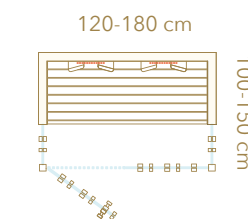

Tempered 8 mm glass Clear

Dimensions

Left or right-handed opening
(W x D x H)

120 x 100 x 210 cm	Recommended for 1 user
150 x 100 x 210 cm	Recommended for 2 users
150 x 150 x 210 cm	Recommended for 2 users
180 x 120 x 210 cm	Recommended for 2 users