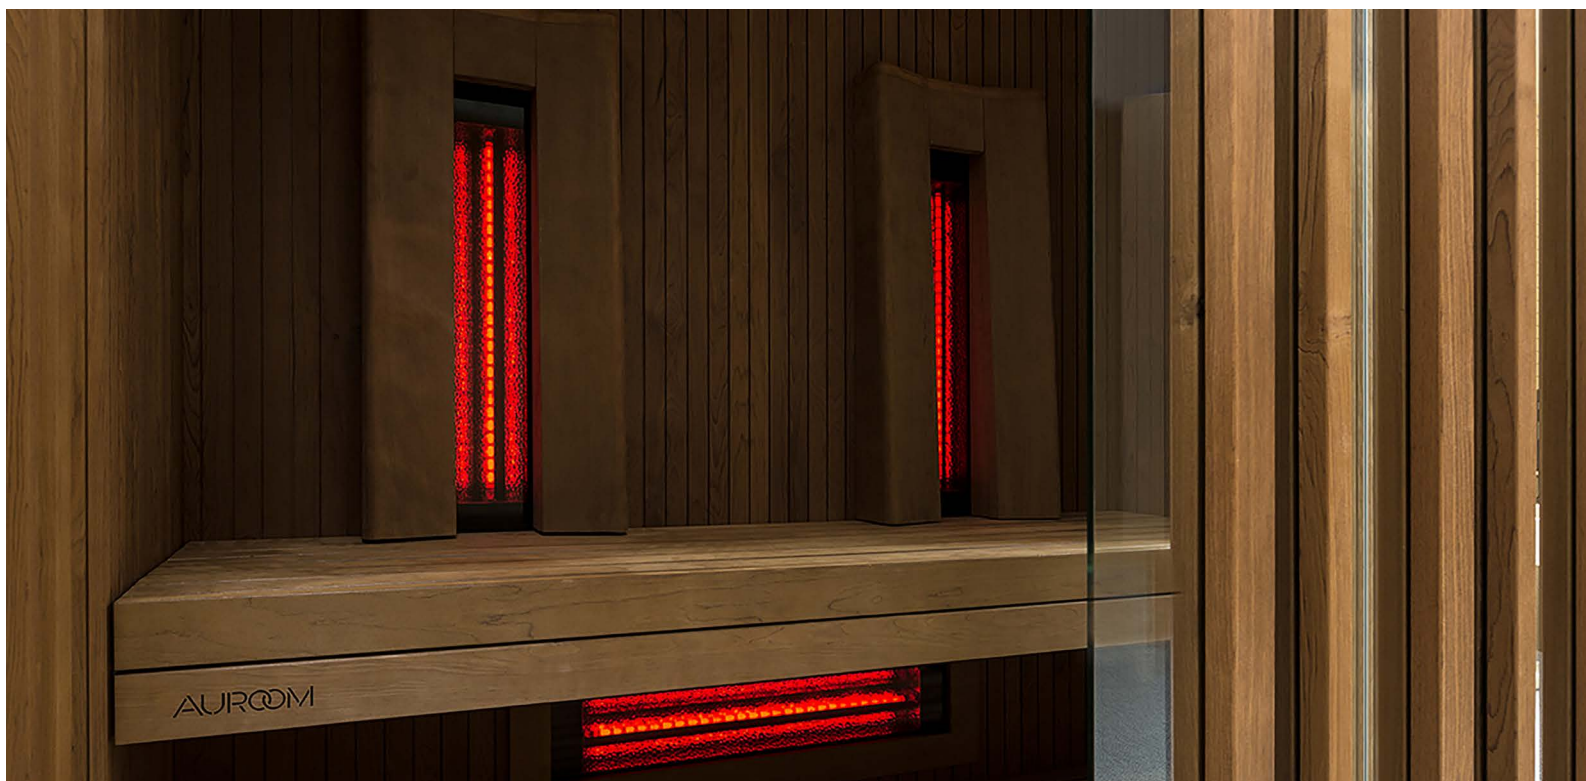

Auroom accessories

Please see the accessories on pages 63-65.

Key features and extras

Aluminum base frame

The strong, durable aluminium base frame beneath the sauna walls is well suited to humid environments.