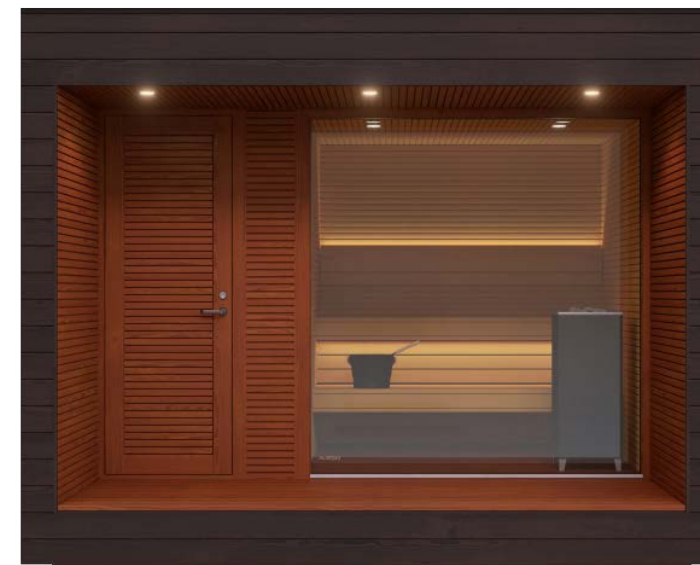

Interior

All of the sauna's interior elements are made from high-quality thermo-aspens.

Terrace and dressing room

The sauna's integrated outdoor terrace and dressing room have LED spotlights. Inside, warm white LED striplights are mounted behind the backrests. The lights are dimmable and operated with a remote control unit.

Flooring

The solid, durable floor grids feature rubber strips that prevent the floor from becoming slippery and protect the wood from direct contact with moisture.

Materials

INTERIOR

EXTERIOR

GLASS

Dimensions

Left or right-handed opening (W x D x H)

350 x 350 x 283 cm Recommended for 5-6 users

350 cm

283 cm