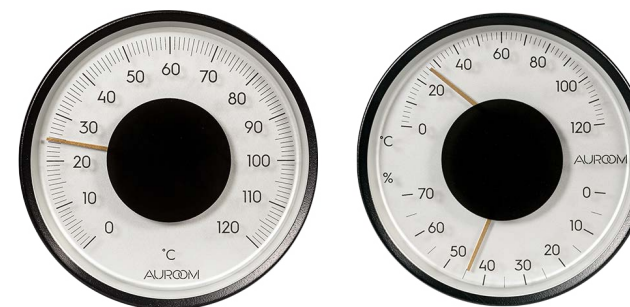

Pail & ladle

6 L

Finnish design, designer Annika Korpela. Made from lightweight and durable aluminium painted black. Wooden handles.

See the full list of our equipment at auroomwellness.com