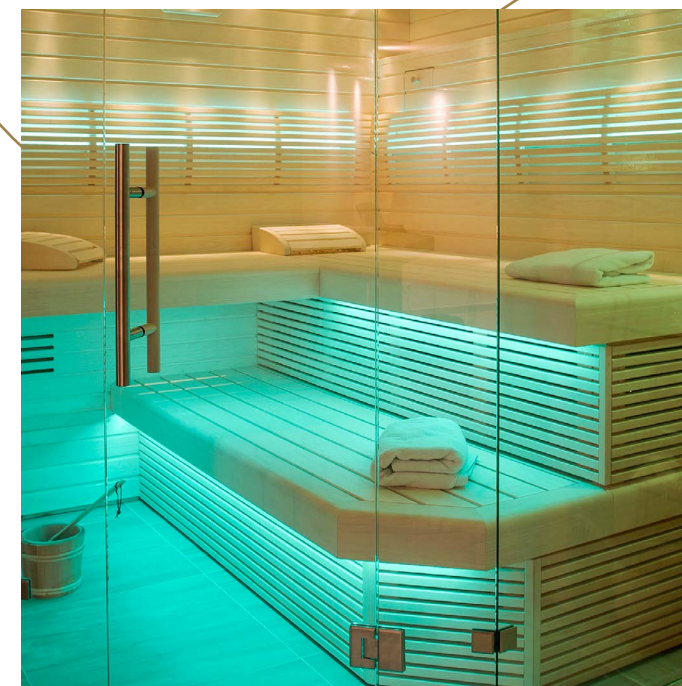

Lighting

Auroom offers the possibility to use a variety of monochrome and RGB lighting solutions. Different control options can also be used.