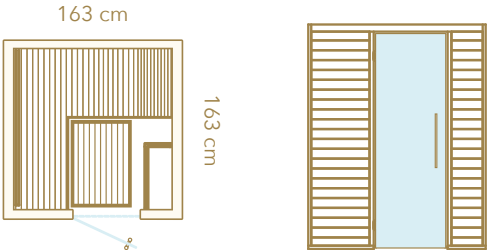

Heater
Choose a heater power of 4.5 or 6.0 kW.

Waxed surfaces
Baia's wooden elements are pretreated with a protective sauna wax.

Materials

Thermo-aspen

Tempered 8 mm glass Clear

Dimensions

Left or right-handed opening (W x D x H)
163 x 163 x 205 cm Recommended for 2 users