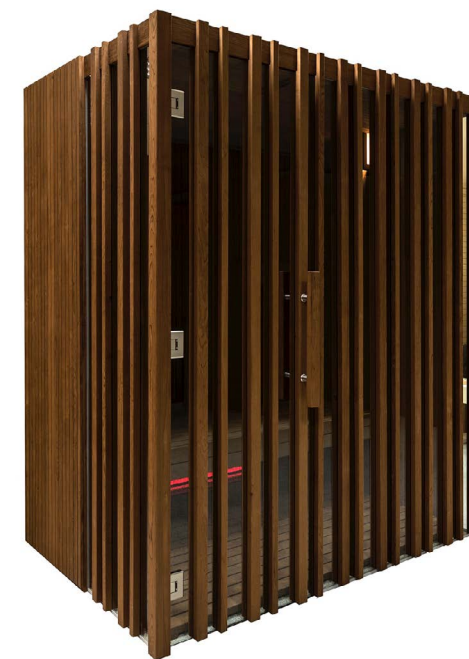

Key features and extras

Aluminum base frame

The strong, durable aluminium base frame beneath the sauna walls is well suited to humid environments.

Exterior panelling

Irradia's front wall combines wood and glass. Side wall options are wood (Irradia Wood) or a combination of wood and glass (Irradia Glass). Exterior panelling is also available for the back walls.

Flooring

The floor is expressly designed to match the overall style of the sauna. The solid, durable floor grids feature rubber strips that prevent the floor from becoming slippery.

Materials

Dimensions

Left or right-handed opening
(W x D x H)

120 x 100 x 210 cm	Recommended for 1 user
150 x 100 x 210 cm	Recommended for 2 users
150 x 150 x 210 cm	Recommended for 2 users
180 x 120 x 210 cm	Recommended for 2 users