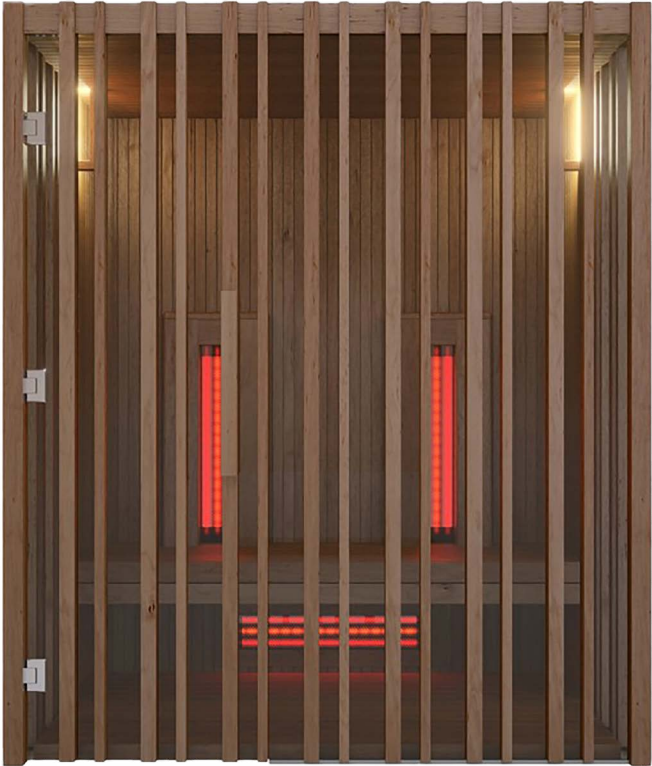

Irradia

Radiant recreation

A spectacular sauna with bold looks where your body is warmed by infrared technology and your eyes are pampered by the contemporary design.

One glance at Irradia reveals the discrete harmony of wood and glass. By skilfully combining those two materials, we achieve a semi-transparent front, which is both revealing and concealing.

Irradia is created in cooperation with the talented Italian architect, Luca Donazzolo.